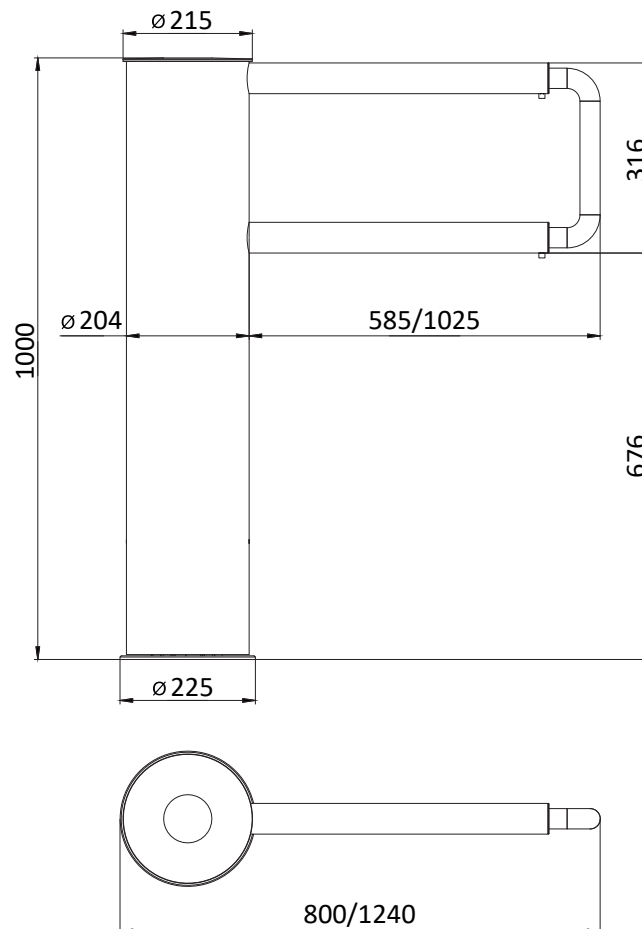

Technical Specifications:

Model	Gate-STE 700	Gate-STE 1050
Width, mm	800	1240
Length, mm		225
Height, mm		1000
Passage width, mm	700	1050
Mechanism	Electromechanical	
Blocking system	Single electromagnetic brake	
Operation mode	CW (90°) and CCW (90°)	
Emergency mode	Free exit/entry (gate is opening automatically)	
Power fail	Fail safe (gate could be opened manually — standard)	

Electrical Specifications:

Maximum power consumption, W	60
Voltage	From the AC (100-240)V, 50/60Hz; from a DC source 12 V

Finishing

Standard housing	Brushed SS AISI 304
Available housing	Brushed SS AISI 316; Polished SS AISI 304; Polished SS AISI 316; Powder coated RAL