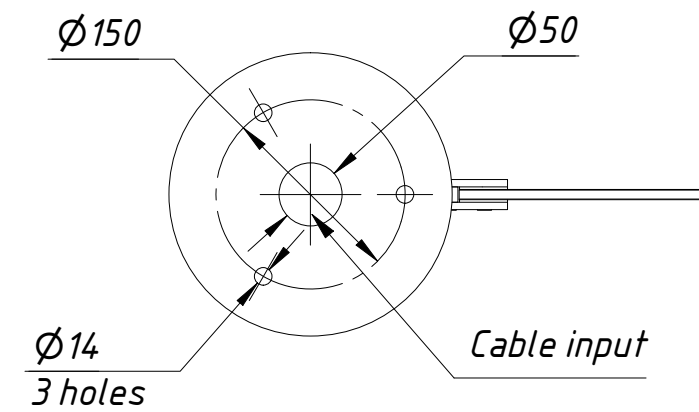

Installation tamplate

Gate-GS
www.tiso.global