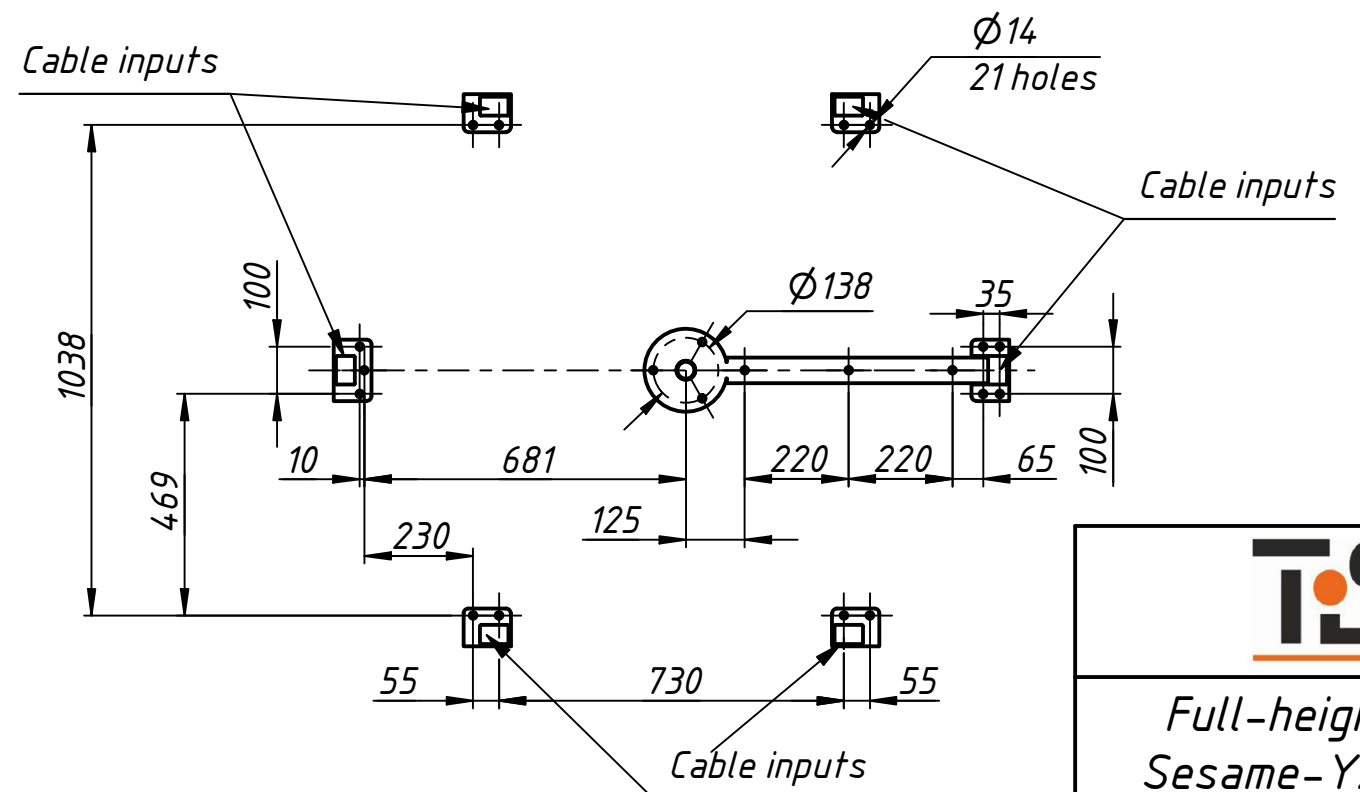

Installation tamplate

Full-height turnstiles
 Sesame-Y/Sesame-L-Y
www.tiso.global